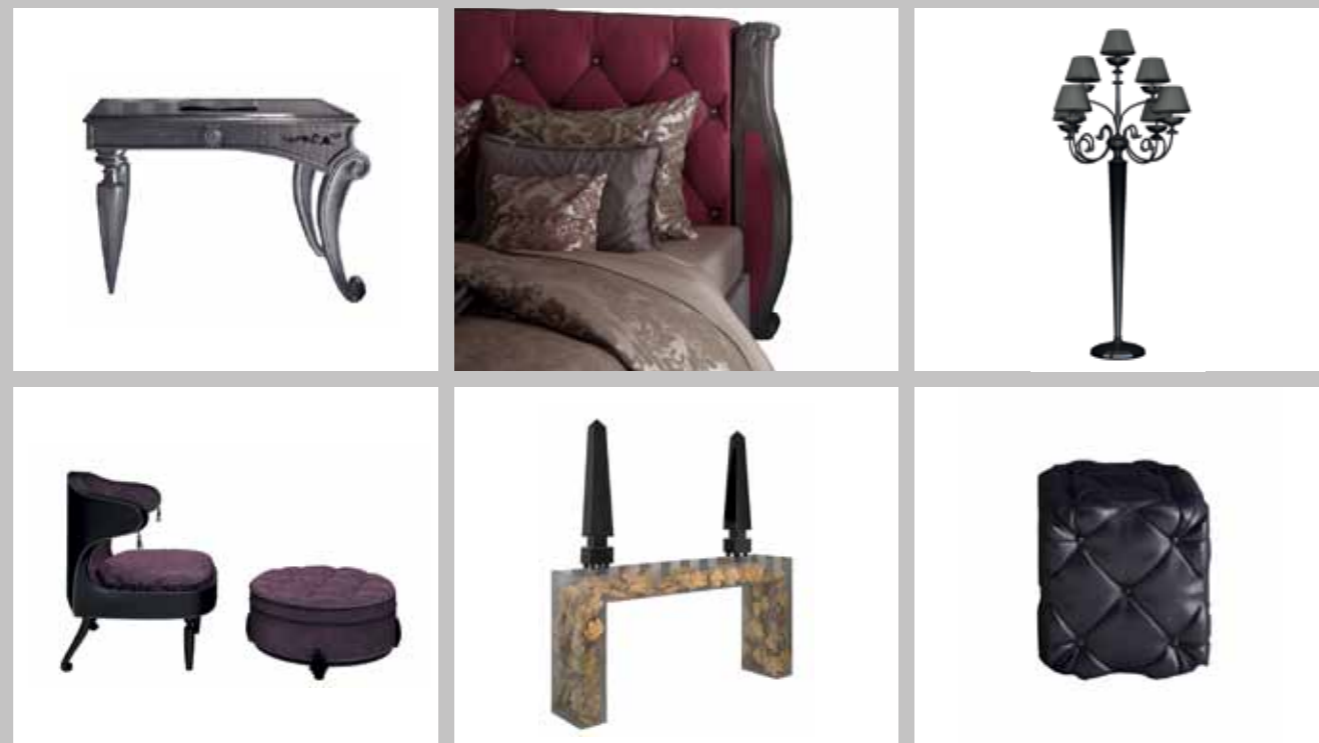

25 sqm

SINGLE ROOM DESIGNED WITH THE SAME POLISHED AND ECLECTIC DESIGN, AT THE SAME TIME PROVIDING ALL THE TYPICAL SERVICES OF AN EXCLUSIVE LIVING ROOM.

THE FURNITURE

LIVING

Boiserie composed of a different heights modular panels in opaque-grey lacquered veneered wood, with central ovals in padded velvet capitonné.
Walk-in closet 145x145x240 cm, having two sliding doors, with a luggage rack.
Cocktail cabinet 140x60x210 cm having two sliding doors in glossy-black wood with silver woodcarvings, with integrated refrigerator and lily coffee maker.
Wall mirror 295x10x215 cm in glossy-black carved solid wood and bevelled mirror.
Couch 215x95x95 cm with structure in solid wood, velvet padded sitting and backrest portions.
Pouf 10075x45 cm in velvet with capitonné finishing and carved glossy-black feet.
Armchairs 80x80x45 cm (sitting part), 80 cm (backrest) in solid wood with velvet padded sitting and backrest parts.
Small table ø 70x73 cm in lacquered white solid wood.
Chairs with armrests 60x54x45 cm (sitting part), 120 cm (seatback) with structure in lacquered white wood, sitting and backrest parts padded in woven.