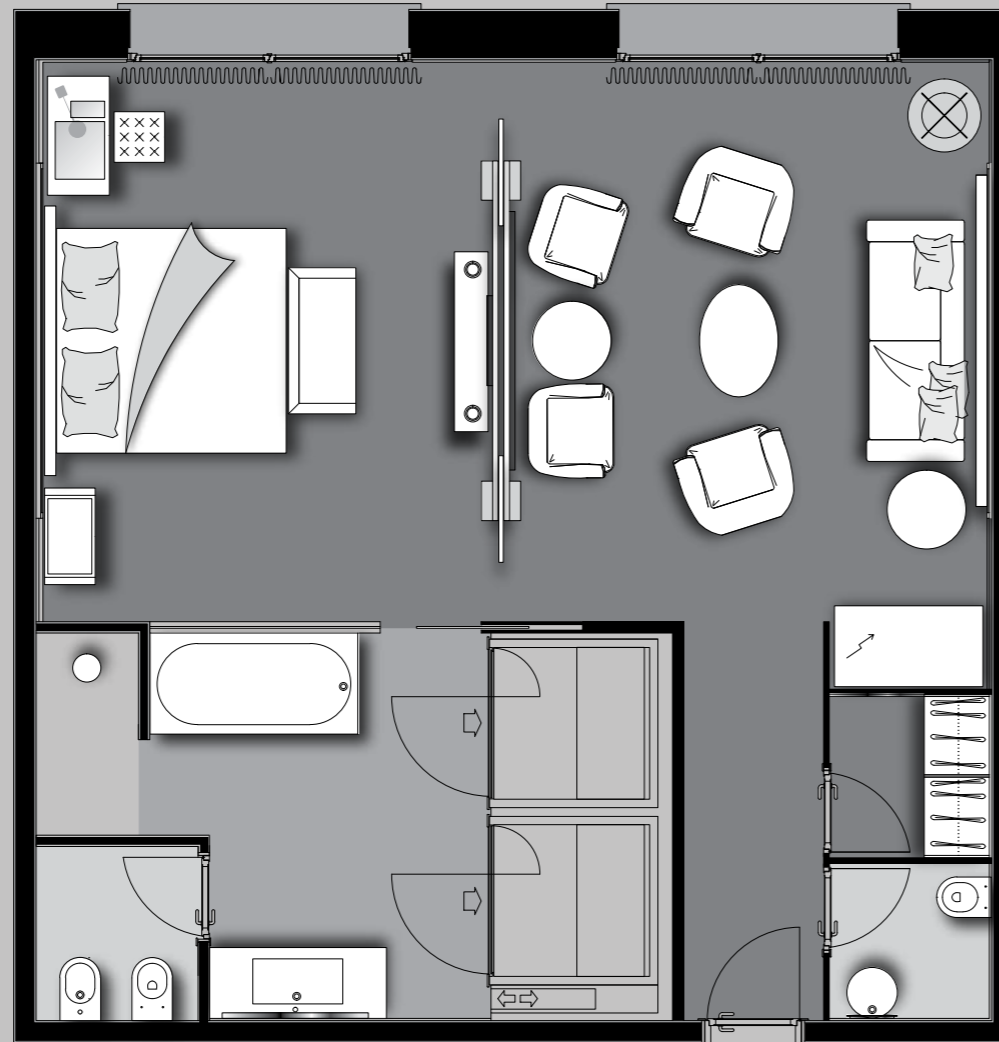

ROOM N°2

THE PROJECT

70 sqm

THE SPA SUITE IS COMPOSED OF A RELAX SITTING AND/OR MEETING ROOM WITH COCKTAIL CABINET, SLEEPING ROOM, SPA AREA WITH BIO-SAUNA AND TURKISH BATH. THE WHOLE DIVIDING CENTRAL ELEMENT WAS REALIZED IN SOLID WOOD, LACQUERED IN OPAQUE-GREY COLOR, WITH BOISERIE IN THE LOWER PART AND FULL SCREEN PLASMA TELEVISION IN THE UPPER PART.