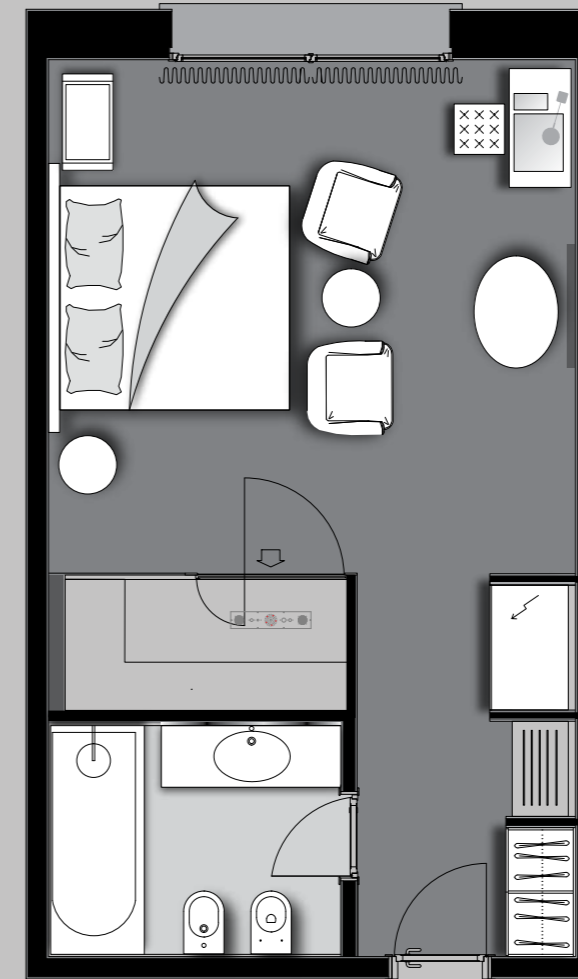

THE SPA SUITE IS COMPOSED OF A RELAX SITTING AND/OR MEETING ROOM WITH COCKTAIL CABINET, SLEEPING ROOM, SPA AREA WITH BIO-SAUNA AND TURKISH BATH. THE WHOLE DIVIDING CENTRAL ELEMENT WAS REALIZED IN SOLID WOOD, LACQUERED IN OPAQUE-GREY COLOR, WITH BOISERIE IN THE LOWER PART AND FULL SCREEN PLASMA TELEVISION IN THE UPPER PART.

35 sqm

THIS IS A ROOM WITH AN XL SPA INSERTED IN THE SLEEPING AREA, WITH A COCKTAIL CABINET AND A BOISERIE IN DIFFERENT HEIGHTS MODULAR PANELS IN OPAQUE-GREY LACQUERED VENEERED WOOD, WITH CENTRAL OVAL-SHAPED OPENINGS IN PADDED VELVET CAPITONNÉ.

BEDROOM

Boiserie composed of a different heights modular panels in opaque-grey lacquered veneered wood, with central ovals in padded velvet capitonné.
Bed 200x215x55 cm headboard padded in woven capitonné.
Night stand 86x45x58 cm in white lacquered wood with bearing plan in black plate glass.
Writing desk 110x50x80 cm in wood, silver finishing with hand-made carvings in lacquered black.
Bean bag chair 50x50x45 cm with framework in wood in woven padded capitonné.
Small sofa 130x60x60 cm with framework in solid wood, sitting and backrest parts padded with woven sewn.
Console 160x30x80 cm with a reversed C design, 12 cm thick in transparent plexiglas with in season leafage inside.