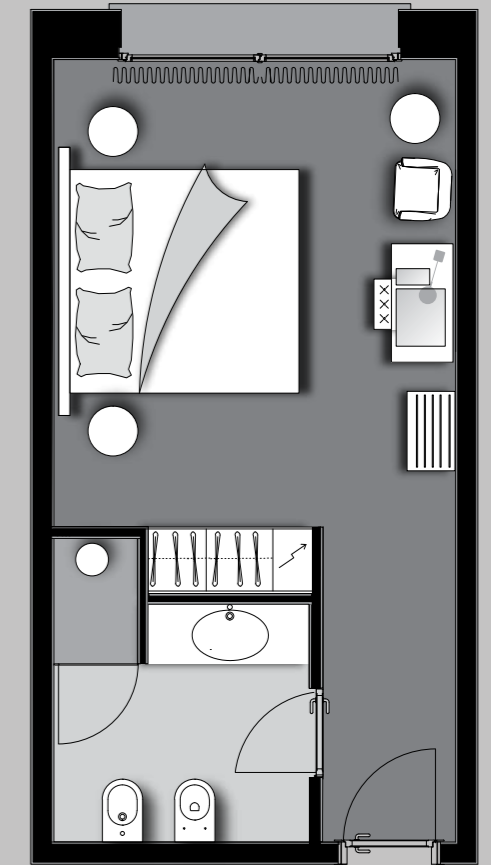

THE SPA SUITE IS COMPOSED OF A RELAX SITTING AND/OR MEETING ROOM WITH COCKTAIL CABINET, SLEEPING ROOM, SPA AREA WITH BIO-SAUNA AND TURKISH BATH. THE WHOLE DIVIDING CENTRAL ELEMENT WAS REALIZED IN SOLID WOOD, LACQUERED IN OPAQUE-GREY COLOR, WITH BOISERIE IN THE LOWER PART AND FULL SCREEN PLASMA TELEVISION IN THE UPPER PART.

35 sqm

THIS IS A ROOM WITH AN XL SPA INSERTED IN THE SLEEPING AREA, WITH A COCKTAIL CABINET AND A BOISERIE IN DIFFERENT HEIGHTS MODULAR PANELS IN OPAQUE-GREY LACQUERED VENEERED WOOD, WITH CENTRAL OVAL-SHAPED OPENINGS IN PADDED VELVET CAPITONNÉ.

BEDROOM

Boiserie composed of a different heights modular panels in opaque-grey lacquered veneered wood, with central ovals in padded velvet capitonné.
Bed 200x215x55 cm headboard padded in woven capitonné.
Night stand 86x45x58 cm in white lacquered wood with bearing plan in black plate glass.
Writing desk 110x50x80 cm in wood, silver finishing with hand-made carvings in lacquered black.
Bean bag chair 50x50x45 cm with framework in wood in woven padded capitonné.
Small sofa 130x60x60 cm with framework in solid wood, sitting and backrest parts padded with woven sewn.
Console 160x30x80 cm with a reversed C design, 12 cm thick in transparent plexiglas with in season leafage inside.